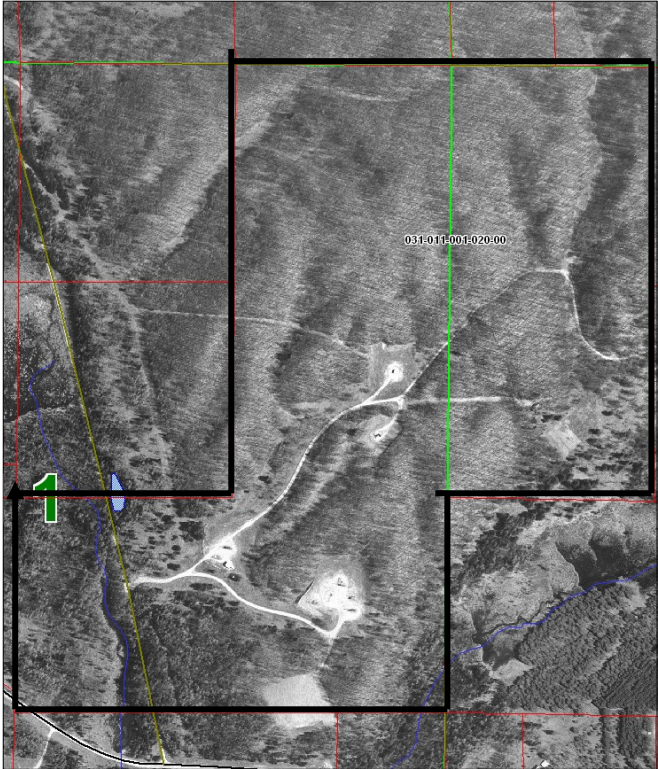

- 240 Acres
- Wooded * Rolling Hills
- 1 Bedroom * 1 Bathroom Home
- Also a Hunting Cabin
- Oil Wells
- Lot # 20-031-011-001-020-00
- Taxes 3000.00

240 Acres * Hunting * Recreation * Oil Wells * Real Estate

Located: From I-75 take the Frederic exit, go west on W CO RD 612 to Old 27, then go North 3 miles to Twin Peaks Rd, turn west, go to Newman Rd, turn right

**Call for your
private viewing**

Asking \$ 575,000

2 storey home w/ wonderful view of the valley

**BradfordCreek
* Hunting *
Outdoor Rec-
reation * Camp-
ing * Beaver
dam * Lots of
wildlife * Out-
standing Wil-
derness for the
Outdoorsman *
Oil Wells with
monthly income**